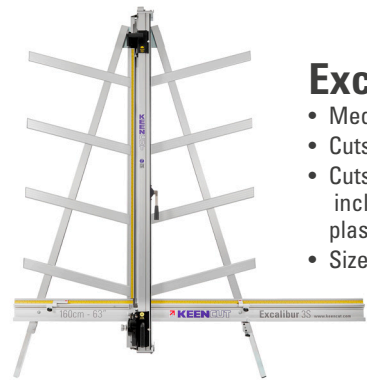

KEENCUT

Signmaking

SteelTrak

- High volume
- Cuts and finishes Aluminum composite (ACM)
- V-groove ACM
- Versatile heavy-duty cutter
- Cuts rigid and semi-rigid materials with ease incl. foam board, cardboard, fluted plastic & acrylic
- Sizes 165cm, 210cm, 250cm

Excalibur 3S

- Medium volume
- Cuts and finishes ACM
- Cuts rigid and semi-rigid materials incl. foam board, cardboard, fluted plastic & acrylic
- Size 160cm

Benches

SmartFold and BenchTop benches

- Perfect level and stable platform for optimum cutting
- Strong and durable
- Sizes to match the cutters

Wide format printing

Evolution3™ SmartFold

- High volume
- Ultra precise accuracy
- Time saving features including cutting strip and fold down storage function

Evolution3™ BenchTop

- High volume
- Ultra precise accuracy
- Permanently installed for immediate use