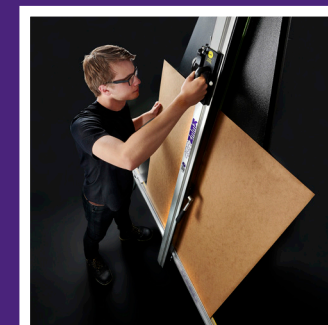

KEENCUT

www.keencut.com
Email: sales@keencut.co.uk
Tel: +44 (0)1536 263158

Safety Straight Edges

- Designed for your safety
- Lightweight
- Protect the user and your work
- For use in marking, drawing, pen-lining, scoring and cutting
- Sizes 45cm, 60cm, 75cm, 90cm, 105cm, 120cm, 135cm, 150cm, 180cm

Keencut Material Guide

- Fixes independently to a bench
- Use with any table top cutter
- Precisely position your material to an exact square edge
- Speeds up alignment and guarantees an accurate cut
- Easy to read scale
- Size 90cm

Keencut

The world's finest cutting machines

Products sold in over 50 countries
Designed and manufactured in the UK
5 year guarantee on all machines

We also make cutters for picture framing.
For the full product range, technical information and how-to-videos go to www.keencut.com

KEENCUT

Signmaking

SteelTrak

- High volume
- Cuts and finishes Aluminum composite (ACM)
- V-groove ACM
- Versatile heavy-duty cutter
- Cuts rigid and semi-rigid materials with ease incl. foam board, cardboard, fluted plastic & acrylic
- Sizes 165cm, 210cm, 250cm