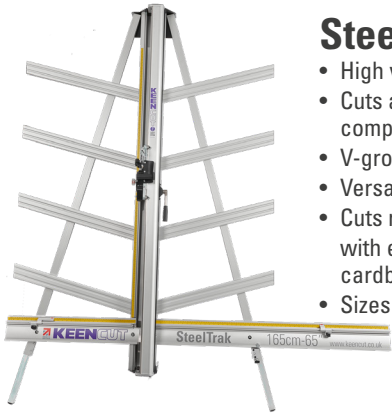

KEENCUT

www.keencut.com
Email: sales@keencut.co.uk
Tel: +44 (0)1536 263158

Safety Straight Edges

- Designed for your safety
- Lightweight
- Protect the user and your work
- For use in marking, drawing, pen-lining, scoring and cutting
- Sizes 45cm, 60cm, 75cm, 90cm, 105cm, 120cm, 135cm, 150cm, 180cm

Keencut Material Guide

- Fixes independently to a bench
- Use with any table top cutter
- Precisely position your material to an exact square edge
- Speeds up alignment and guarantees an accurate cut
- Easy to read scale
- Size 90cm

KEENCUT

Signmaking

SteelTrak

- High volume
- Cuts and finishes Aluminum composite (ACM)
- V-groove ACM
- Versatile heavy-duty cutter
- Cuts rigid and semi-rigid materials with ease incl. foam board, cardboard, fluted plastic & acrylic
- Sizes 165cm, 210cm, 250cm

Excalibur 3S

- Medium volume
- Cuts and finishes ACM
- Cuts rigid and semi-rigid materials incl. foam board, cardboard, fluted plastic & acrylic
- Size 160cm

Benches

SmartFold and BenchTop benches

- Perfect level and stable platform for optimum cutting
- Strong and durable
- Sizes to match the cutters