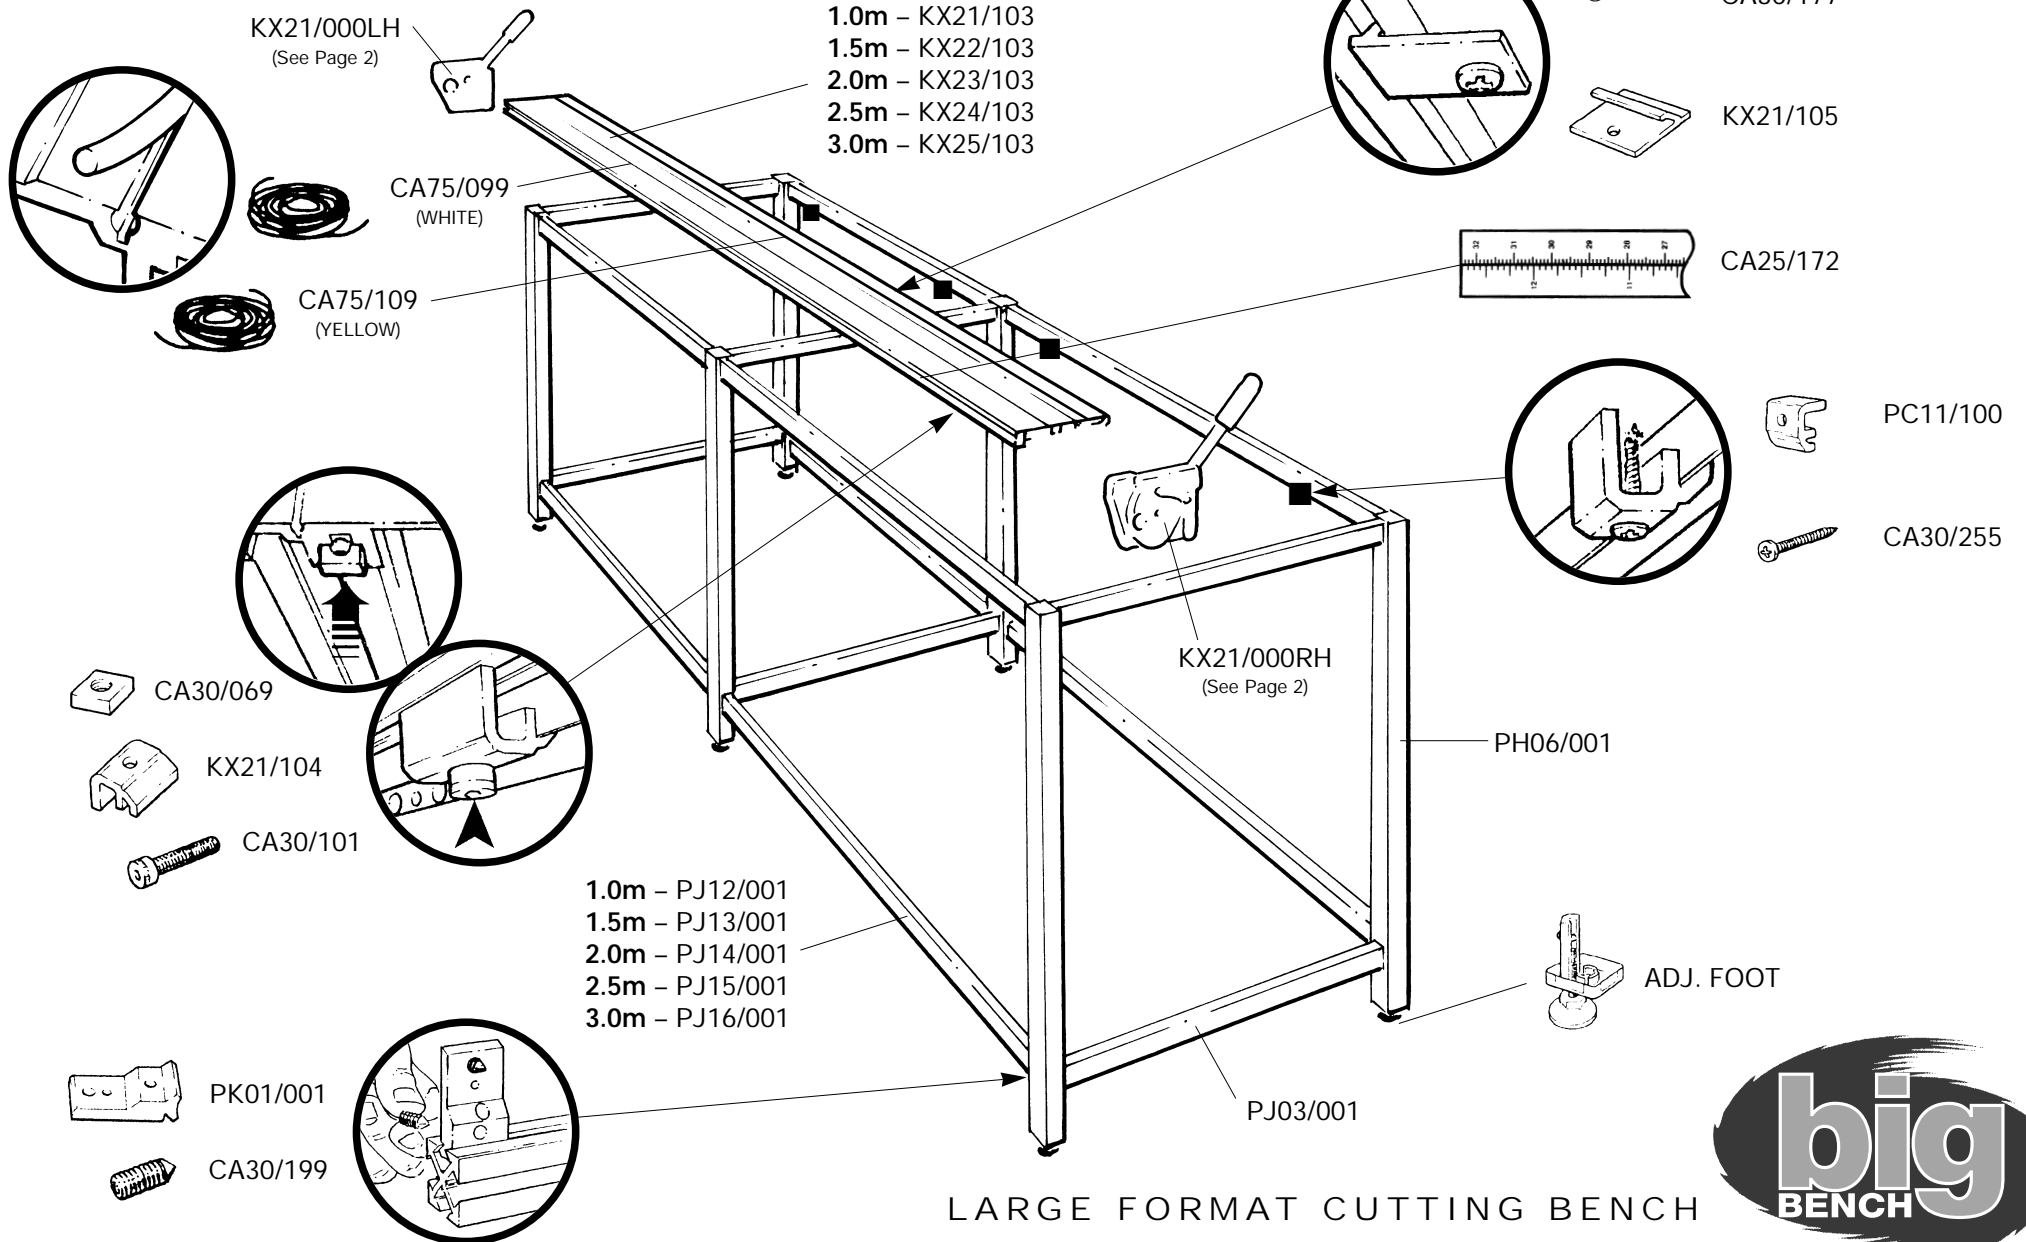

KEENCUT

CUTTER HEAD - SPARE PART LISTINGS

JAVELIN
LARGE FORMAT CUTTER

Practik
GENERAL PURPOSE CUTTER

Big BENCH – SPARE PART LISTINGS

LARGE FORMAT CUTTING BENCH