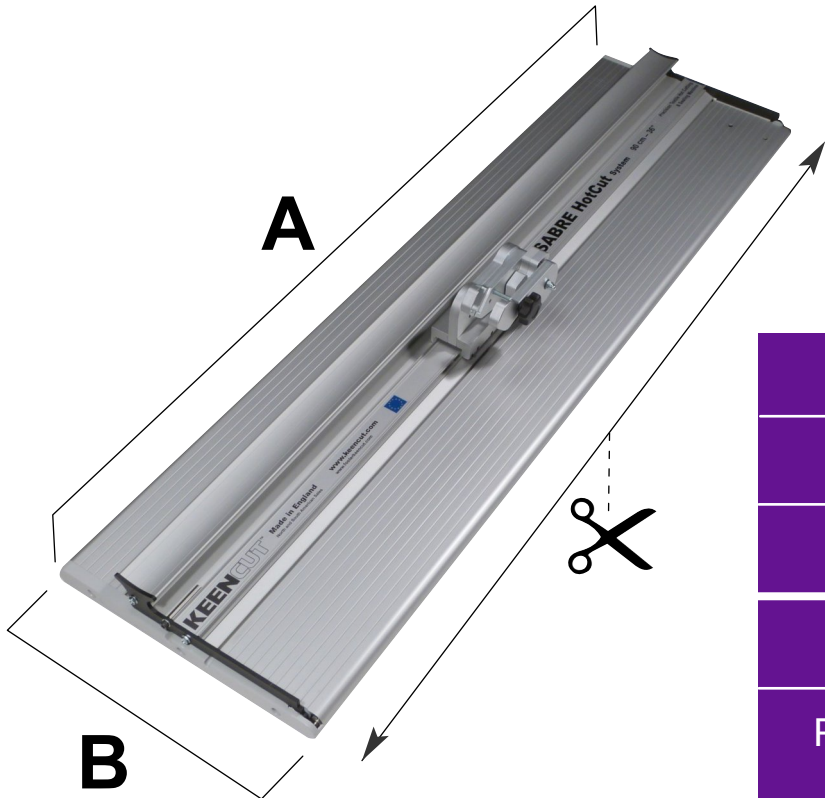

# Sabre HotCut Dimensional Chart

	SHC90	SHC190	SHC290
 Cut Length cm (")	<b>90 (36)</b>	<b>190 (75)</b>	<b>290 (115)</b>
A cm (")	118 (46.5)	218 (85.75)	318 (125)
B cm (")	33 (13)	33 (13)	33 (13)
Packed Weight KG (lbs)	13(29)	15(33)	35(77)
Packed Dimensions cm (")	132x40x19 (52x16x8)	168x40x19 (66x16x8)	228x40x19 (90x16x8)