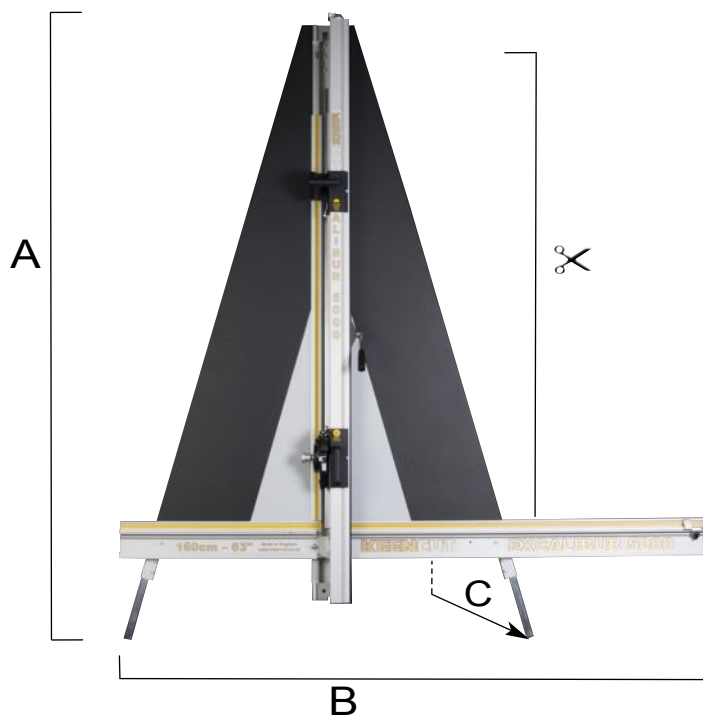

# Excalibur 1000X & 5000 Dimensional Chart

	EXC5122	EXC5160	EXC1X
 Cut Length cm (")	122 (48)	160 (63)	160 (63)
A cm (")	208 (82)	244 (96)	244 (96)
B cm (")	213 (84)	213 (84)	213 (84)
Wall Mounted - Standard - C cm (")	30-40(12-16)	30-40(12-16)	30-40(12-16)
Free-standing - Optional - C cm (")	80-90 (32-36)	80-90 (32-36)	80-90 (32-36)
Packed Weight KG (lbs)	56 (123)	67 (147)	63 (139)
Packed Dimensions cm (")	226 x38x30 (89x15x12)	231x40x30 (91x16x12)	231x40x30 (91x16x12)