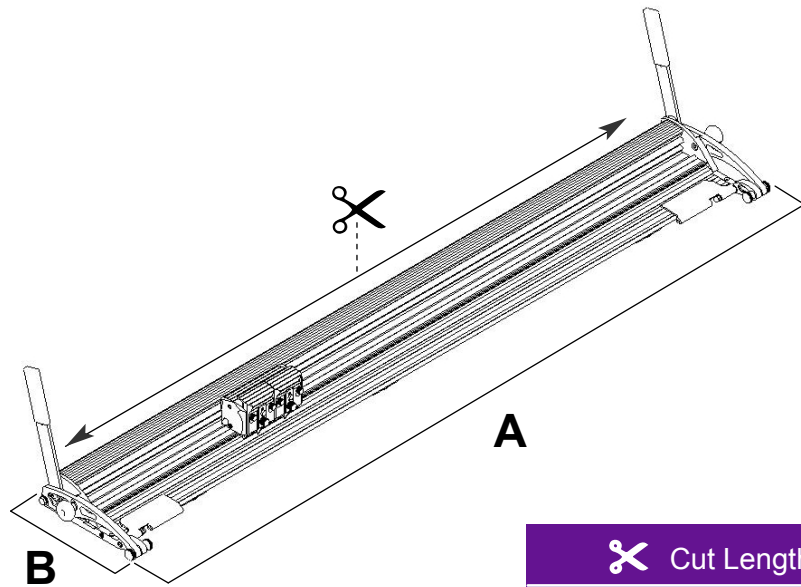

Evolution E2 Dimensional Chart

	EV2160	EV2210	EV2260	EV2310	EV2360
✂ Cut Length cm (")	160 (64)	210 (84)	260 (104)	310 (124)	360 (144)
A cm (")	193 (74)	243 (94)	293 (114)	343 (133)	393 (153)
B cm (")	26 (10)	26 (10)	26 (10)	26 (10)	26 (10)
Packed Weight KG (lbs)	32 (70)	38 (84)	45 (99)	52 (114)	60(132)
Packed Dimensions cm (")	211x37x15 (83x15x6)	261x37x15 (103x15x6)	311x37x15 (123x15x6)	361x37x15 (143x15x6)	411x37x15 (162x15x6)